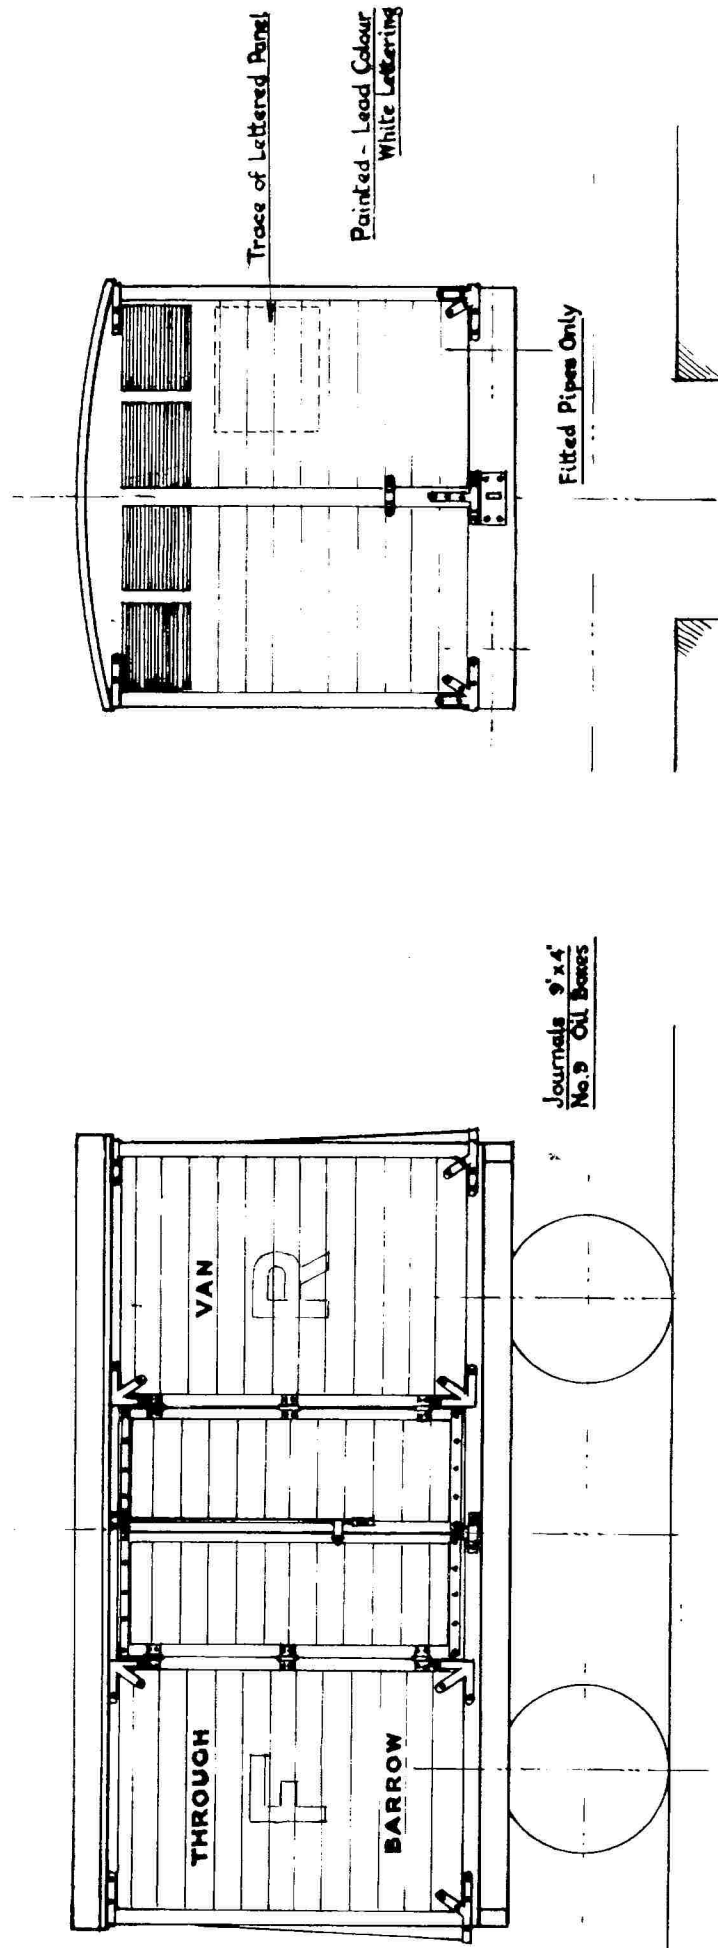

BODY MEASURED AT SANDSIDE 30 SEPT. 1951
BY W. SHILLCOCK & R. D. POCHIN.

Notes by Mr. J. Wilson, Wagon Builder, Late F.R.

FURNESS RAILWAY VENTILATED MEAT VAN